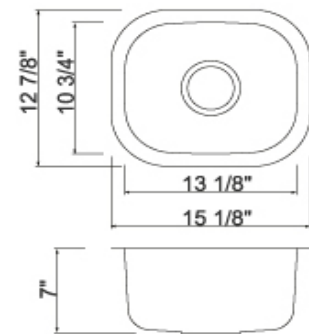

UNDER MOUNT SINK

MG-1512

DESCRIPTION

- Under Mount Single Bowl Bar Sink
- T-304 stainless steel
- 18 Gauge
- 18/10 Chrome-Nickel
- Bowl: 7" depth
- Drain hole in center position
- Padded, undercoated and sound proofed.
- This drain hole accepts 3-1/2" U.S. drain fitting.
- ASME Standard A1 12.19.3-2000, CSA B45.4-2002
- Template and Clips Included.

• Standard Packing

	Piece	Size	G.W.	
Single Pack	1	16"x 14"x 9"		
Bulk Pack	96	42"x34"x49"		

• Accessories

Model	Description	Fit for	
SBG 3327	Bottom Grid	Single Bowl	
SS-01	Strainer		
SPD-A	Soap Dispenser		