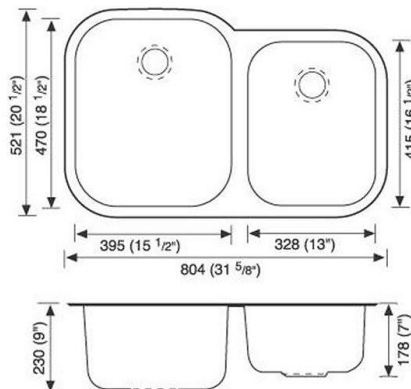

**Bowl Dimensions:** 70/30

31.50" x 20.75" x 9"

Large Bowl Depth: 9" (Choice of Right Side or Left Side). Small Bowl Depth: 7" (Choice of Right Side or Left Side).

3.5" Dia. drain. (hardware not included)

**Model #: SM6040**

**Material:** 18 gauge stainless steel

Under mount double bowl, T-304 stainless steel, 18/10 chrome-nickel, sound proofed and undercoated. (includes mounting hardware)

**Bowl Dimensions:** 60/40

32" x 20.75" x 9"

Larger Bowl Depth: 9" (Choice of Right Side or Left Side). Small Bowl Depth: 7" (Choice of Right Side or Left Side).

3.5" Dia. drain. (hardware not included)

**Model #: SM5050**

**Material:** 18 gauge stainless steel

Under mount double bowl, T-304 stainless steel, 18/10 chrome-nickel, sound proofed and undercoated. (includes mounting hardware)

**Bowl Dimensions:** 50/50

32.25" x 18" x 8"

8" deep

3.5" Dia. drain. (hardware not included)