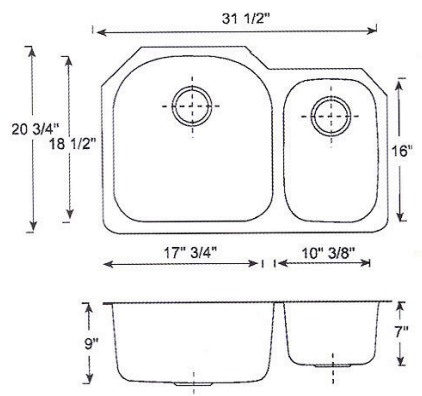

STAINLESS STEEL UNDERMOUNT SINKS

Model #: SM7030

Material: 18 gauge stainless steel

Under mount double bowl, T-304 stainless steel, 18/10 chrome-nickel, sound proofed and undercoated. (includes mounting hardware)

Bowl Dimensions: 70/30

31.50" x 20.75" x 9"

Large Bowl Depth: 9" (Choice of Right Side or Left Side). Small Bowl Depth: 7" (Choice of Right Side or Left Side).

3.5" Dia. drain. (hardware not included)