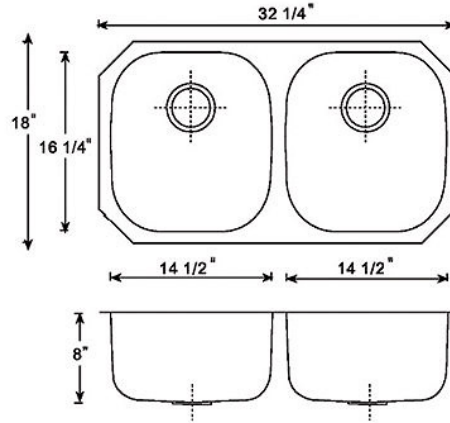

**Bowl Dimensions:** 70/30

31.50" x 20.75" x 9"

Large Bowl Depth: 9" (Choice of Right Side or Left Side). Small Bowl Depth: 7" (Choice of Right Side or Left Side).

3.5" Dia. drain. (hardware not included)

**Model #: SM6040**

**Material:** 18 gauge stainless steel

Under mount double bowl, T-304 stainless steel, 18/10 chrome-nickel, sound proofed and undercoated. (includes mounting hardware)

**Bowl Dimensions:** 60/40

32" x 20.75" x 9"

Larger Bowl Depth: 9" (Choice of Right Side or Left Side). Small Bowl Depth: 7" (Choice of Right Side or Left Side).

3.5" Dia. drain. (hardware not included)

**Model #: SM5050**

**Material:** 18 gauge stainless steel

Under mount double bowl, T-304 stainless steel, 18/10 chrome-nickel, sound proofed and undercoated. (includes mounting hardware)

**Bowl Dimensions:** 50/50

32.25" x 18" x 8"

8" deep

3.5" Dia. drain. (hardware not included)